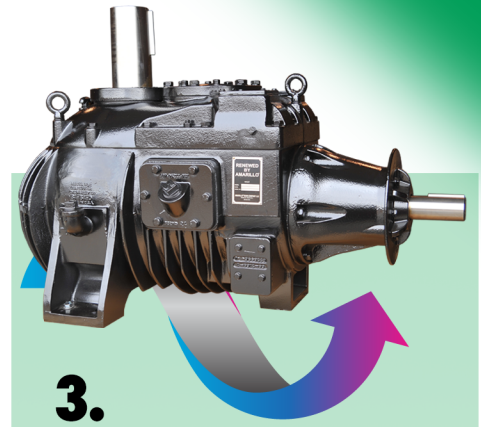

After receiving your drive, an Amarillo[®] Gear Technician will inspect for wear and damage. We will then send you an *As Found Condition Report*, photographs of critical wear parts and an exact cost for renewal of your gear box.