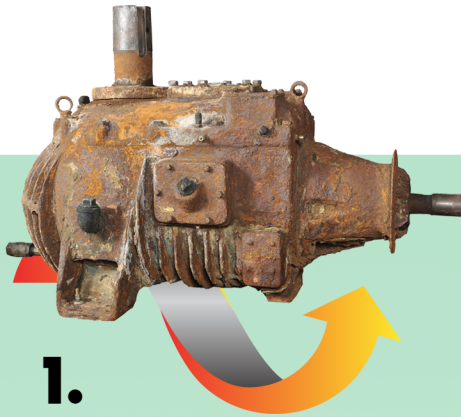

NOW AMARILLO[®] CAN RENEW YOUR MARLEY[®] GEAR BOXES

Quality & Workmanship Backed By
Amarillo Gear 1 Year Warranty.

Amarillo[®] Renewed
Marley[®] Gear Boxes
in-stock for quick
delivery.

Order Amarillo
replacement parts
for Marley[®]
gear boxes.

After receiving your drive, an Amarillo[®] Gear Technician will inspect for wear and damage. We will then send you an *As Found Condition Report*, photographs of critical wear parts and an exact cost for renewal of your gear box.